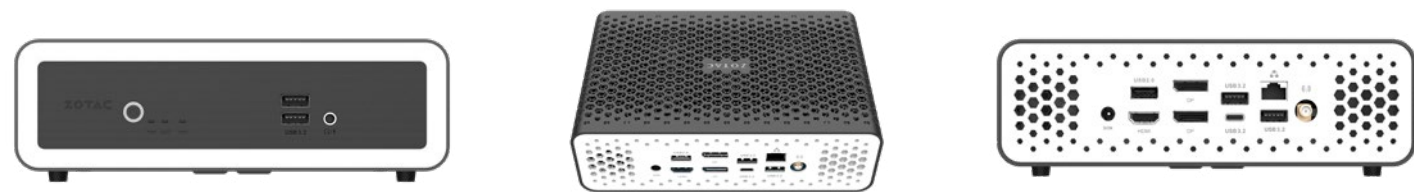

ZBOX CI655 nano (Barebone)

SKU: ZBOX-CI655NANO-BE/BE1/J/U/K/AUS

The ZBOX CI655 nano is a compact, silent mini PC equipped with the latest Intel Core Ultra 5 225U processor. With 12 cores and 14 threads, as well as an integrated Intel AI Boost to offload extended operation of AI applications, the ZBOX CI655 nano promises to be one of the most efficient and high performance Intel Mini PC to date, empowering users with the capabilities to experience AI as efficiently as possible.

KEY FEATURES

- Compact 1.79 liter size
- 12-core 14-thread Intel Core Ultra 5 225U Processor
- Native 4K output, up to 3 displays
- Fanless silent operation
- Integrated Neural Processing Unit (NPU) to accelerate AI applications
- Wi-Fi 7 & Bluetooth 5.4
- Up to 64GB DDR5-5600/5200 Memory
- M.2 NVMe PCIe 4.0 x4 SSD slots
- DisplayPort 1.4 & HDMI 2.0b video output
- Gigabit LAN

GIGABIT LAN

INTEGRATED NPU

WIFI 7

DDR5 MEMORY

ULTRA HD 4K

TRIPLE DISPLAY SUPPORT

TECHNICAL SPECIFICATIONS

SPECIFICATIONS

- Onboard 8 Channel Digital Audio via HDMI
- Analog Stereo In / Out

SOFTWARE COMPATIBILITY

- Microsoft Windows 11 ready

INSIDE THE BOX

- ZOTAC ZBOX CI655 nano
- Power Cord (bundled cable type and quantity dependent on region)
- Power Adapter
- 1 x Wi-Fi Antenna
- USB Flash Drive with drivers
- VESA Mounting Plate and Screws
- Quick Start Guide